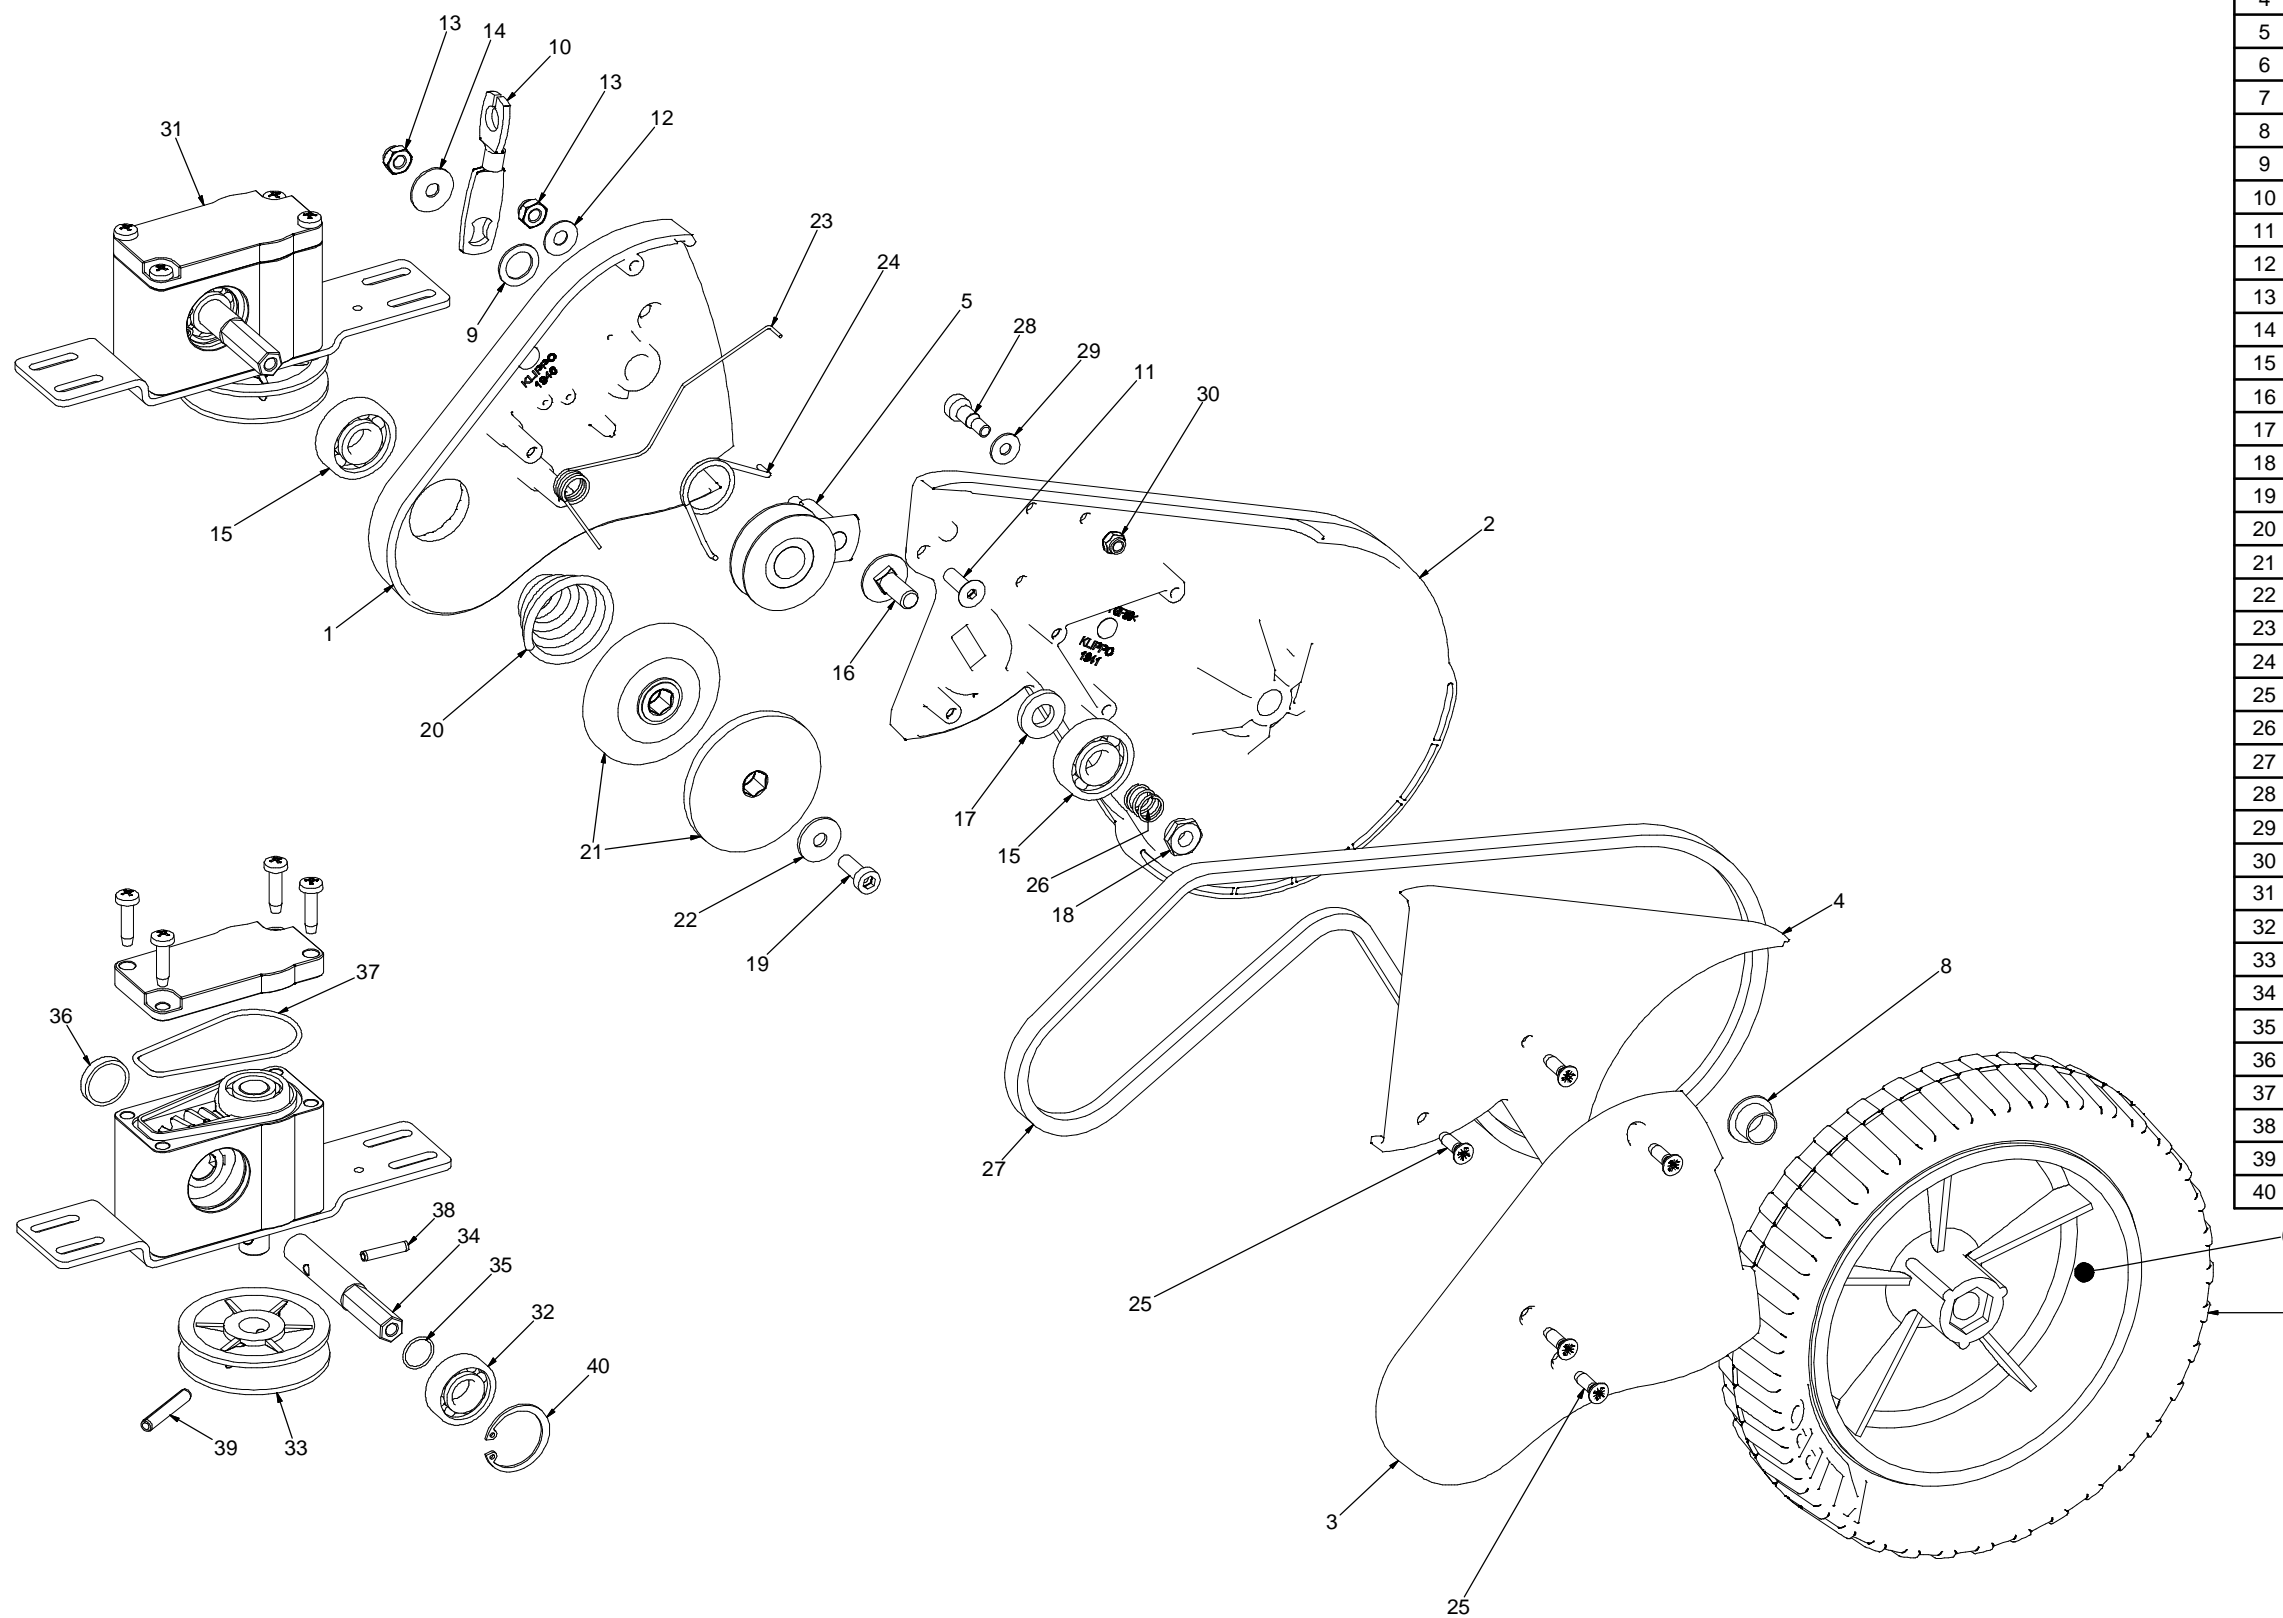

Pos	Art.number	Art.nr Klippo	Description
1	5028799-01	1940	HOUSING BACK
2	5028800-01	1941	HOUSING FRONT
3	5028801-01	1942	HOUSING COVER BACK
4	5028802-01	1943	HOUSING COVER FRONT
5	5033232-01	1735	CLUTCH LEVER COMPL
6	5033174-01	1426	DRIVING WHEEL AL, RED
7	5029451-01	1072	TYRE 43
8	5032771-01	1085	BUSHING
9	5044608-01	7079	WASHER PS 18x12x1 FZ
10	5033227-01	1729	OPERATING ARM
11	5044604-01	7074	SCREW MF6S M6x18 FZ
12	5033240-01	1769	CUP SPRING
13	5044561-01	7018	LOCK NUT M6 NYLOCK FZ
14	5044661-01	7602	WASHER 19x6x1
15	5032429-01	70091	BALL BEARING Ø12/32x10
16	5044601-01	7071	WAGON BOLT M8x20 FZ
17	5044606-01	7077	WASHER 20x10x3 FZ
18	5033176-01	1432	COLLAR NUT
19	5044567-01	7026	SCREW M6x16 ESLOCK
20	5033234-01	1755	COMPRESSION SPRING
21	5033295-01	1936	VARIATOR DISC
22	5044599-01	7069	WASHER 19x6x1.5 FZ
23	5028803-01	1944	CONTROL SPRING RIGHT
24	5033266-01	1865	MOMENT SPRING
25	5044600-01	7070	SCREW MFT-TT M5x16 FZ
26	5033187-01	1455	COMPRESSION SPRING
27	5254799-01	N/A	V-BELT
28	5044619-01	7093	COLLAR SCREW
29	5044560-01	7017	WASHER NB 13x5x1 FZ
30	5044603-01	7073	LOCK NUT M5 NYLOCK FZ
31	5033281-01	1912	WORM GEAR
32	5051501-01	1457	BALL BEARING Ø12/28x8
33	5033301-01	1952	PULLEY
34	5033302-01	1953	AUXIALRY SHAFT
35	5033303-01	1954	O-RING
36	5033304-01	1955	PLUG
37	5022205-01	1956	O-RING
38	5044554-01	7002	DOWEL PIN
39	5044555-01	7003	DOWEL PIN
40	5051502-01	7043	CIRCLIP SgH 27